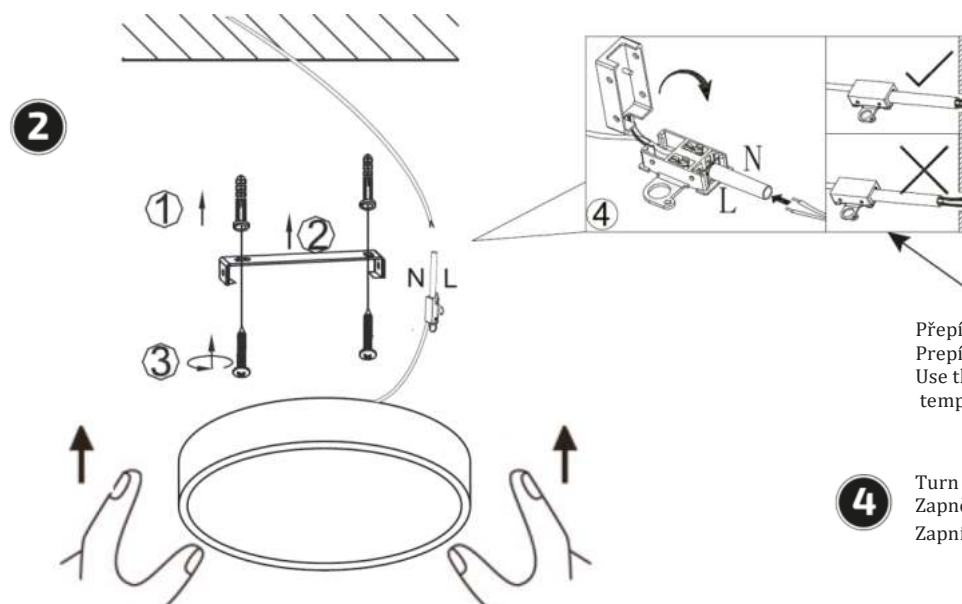

EN Instruction manual for LED light panel WD170 - WD175

Dear customer, thank you for purchasing our product. For its safe and full functioning, please read these instructions carefully and adhere to them to avoid product misuse or damage. Please prevent unauthorized use of this appliance and always observe all rules for using electric appliances. Keep these instructions for future reference. This appliance is intended for home use only (indoors). Avoid contact with liquids. The installation must be performed by qualified personnel only.

A) Installation for/Instalace/Inštalácia

- 1 Turn off the power supply!
Vypněte přívod elektrického proudu!
Vypnite prívod elektrického prúdu!

Přepínačem zvolte teplotu světla
Prepínačom zvol'te teplotu svetla
Use the switch to select the light temperature