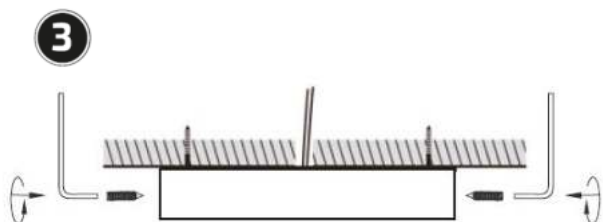

EN Instruction manual for LED light panel WD170 - WD175

Dear customer, thank you for purchasing our product. For its safe and full functioning, please read these instructions carefully and adhere to them to avoid product misuse or damage. Please prevent unauthorized use of this appliance and always observe all rules for using electric appliances. Keep these instructions for future reference. This appliance is intended for home use only (indoors). Avoid contact with liquids. The installation must be performed by qualified personnel only.

A) Installation for/Instalace/Inštalácia

1. 1 Turn off the power supply!
   Vypněte přívod elektrického proudu!
   Vypnite prívod elektrického prúdu!

Přepínačem zvolte teplotu světla
Prepínačom zvol'te teplotu svetla
Use the switch to select the light temperature

3000K
4000K
6000K

1. 4 Turn on the power supply.
   Zapněte přívod elektrického proudu.
   Zapnite prívod elektrického prúdu

Světelný zdroj tohoto svítidla je nevyměnitelný, po skončení životnosti je třeba vyměnit svítidlo celé a zlikvidovat jej na místě pro to určeném. Tento produkt obsahuje světelný zdroj, který z konstrukčních důvodů nelze vyjmout pro ověření, a proto je celý produkt považován za světelný zdroj.

Svetelný zdroj tohto svietidla je nevymeniteľný, po skončení životnosti je potrebné vymeniť svietidlo celé a zlikvidovať ho na mieste pre to určenom. Tento produkt obsahuje svetelný zdroj, ktorý z konštrukčných dôvodov nie je možné vybrať pre overenie, a preto je celý produkt považovaný za svetelný zdroj.

Manufacturer is not responsible for any damage caused by improper use. The light source of this luminaire is not replaceable; when the light source reaches its end of life the whole luminaire shall be replaced. Declaration of Conformity is available on www.solight.cz/ Výrobce neručí za žádné škody způsobené nesprávným použitím. / Světelný zdroj tohoto svítidla je nevyměnitelný, po skončení životnosti je třeba vyměnit svítidlo celé a zlikvidovat jej na místě pro to určeném. / Na výrobek je vystaveno CE prohlášení o shodě a je ke stažení na www.solight.cz/ Výrobca neručí za žiadne škody spôsobené nesprávnym použitím. Svetelný zdroj tohto svietidla je nevymeniteľný, po skončení životnosti je potrebné vymeniť svietidlo celé a zlikvidovať ho na mieste pre to určenom. Na výrobok je vystavené CE vyhlásenie o zhode a je k stiahnutiu na www.solight.cz

CZ Návod k použití světelných panelů Solight WD170 - WD175

Vážený zákazníku, děkujeme za zakoupení našeho výrobku. Pozorně si přečtete následující pokyny a dodržujte je, aby vám sloužil bezpečně a k plné spokojenosti. Předějte tak jeho nesprávnému použití či poškození. Zabraňte neodborné manipulaci s tímto přístrojem a vždy dodržujte zásady používání elektrospotřebičů. Návod k použití pečlivě uschovejte. Určeno k použití v domácnosti nebo uvnitř místnosti. Zamezte kontaktu výrobku s kapalinami. Montáž může provádět pouze kvalifikovaný pracovník s kvalifikací dle vyhlášky č. 50/1978 Sb. v platném znění, minimálně pracovník znalý dle 5 vyhlášky č. 50/1978 Sb., v platném znění.

SK Návod na použitie svetelných panelov WD170 - WD175