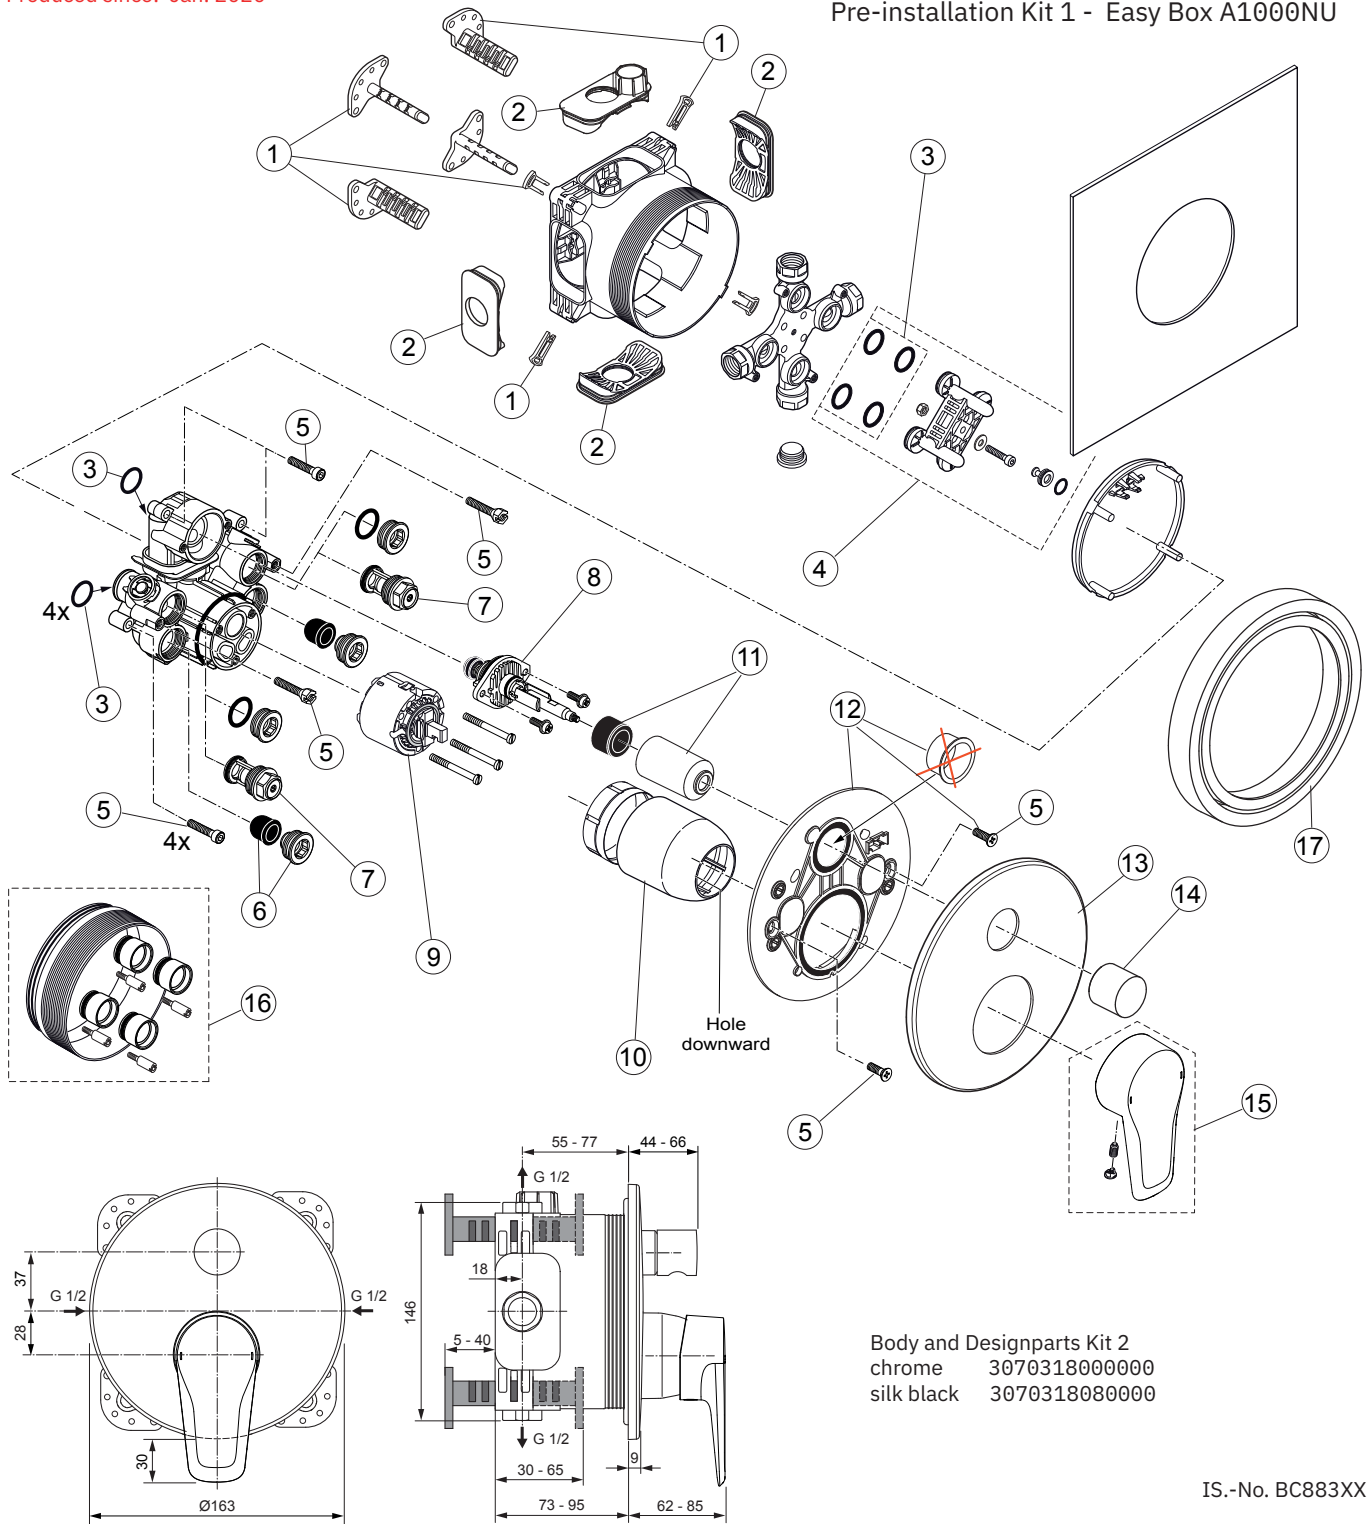

Produced since: Jan. 2020

Pre-installation Kit 1 - Easy Box A1000NU

Body and Designparts Kit 2  
 chrome 3070318000000  
 silk black 3070318080000

IS.-No. BC883XX

Replace XX with the appropriate finish code  
 Chrome = AA Silk black = XG

Example spare part order:  
**A 960 893 AA** in Chrome

Pos.	Description	Part-Number	Qty.	Pos.	Description	Part-Number	Qty.
1	Install. depth adjust.	<b>A 963 131 NU</b>	1 Set	11	Cover / Cap for diverter	<b>A 860 902 XX</b>	1 pcs
2	Side sealing	<b>A 963 132 NU</b>	1 Set	12	Escutcheon holder cpl.	<b>A 860 897 NU</b>	1 Set
3	O-ring Ø 17 x 2,5	<b>A 963 143 NU</b>	1 Set	13	Escutcheon	<b>A 860 945 XX</b>	1 pcs
4	Flushing device cpl.	<b>A 963 146 NU</b>	1 Set	14	Pull knob	<b>A 860 901 XX</b>	1 pcs
5	Screw set complete	<b>A 960 890 NU*</b>	1 Set	15	Lever cpl.	<b>A 861 503 XX</b>	1 Set
6	Low noise insert	<b>A 960 891 NU</b>	1 pcs	16	Extension kit 20mm	<b>A 960 704 NU</b>	1 Set
7	Stop valve	<b>A 960 706 NU</b>	2 pcs		Extension kit 40mm	<b>A 962 476 NU</b>	1 Set
8	Diverter complete	<b>A 963 443 NU</b>	1 pcs	17	Distanzframe 20mm	<b>A 6677 XX</b>	1 Set
9	Cartridge	<b>A 960 500 NU*</b>	1 Set				
10	Cover + clamping + O-ring	<b>A 960 893 XX</b>	1 Set				

\*Universal set (not all parts needed)