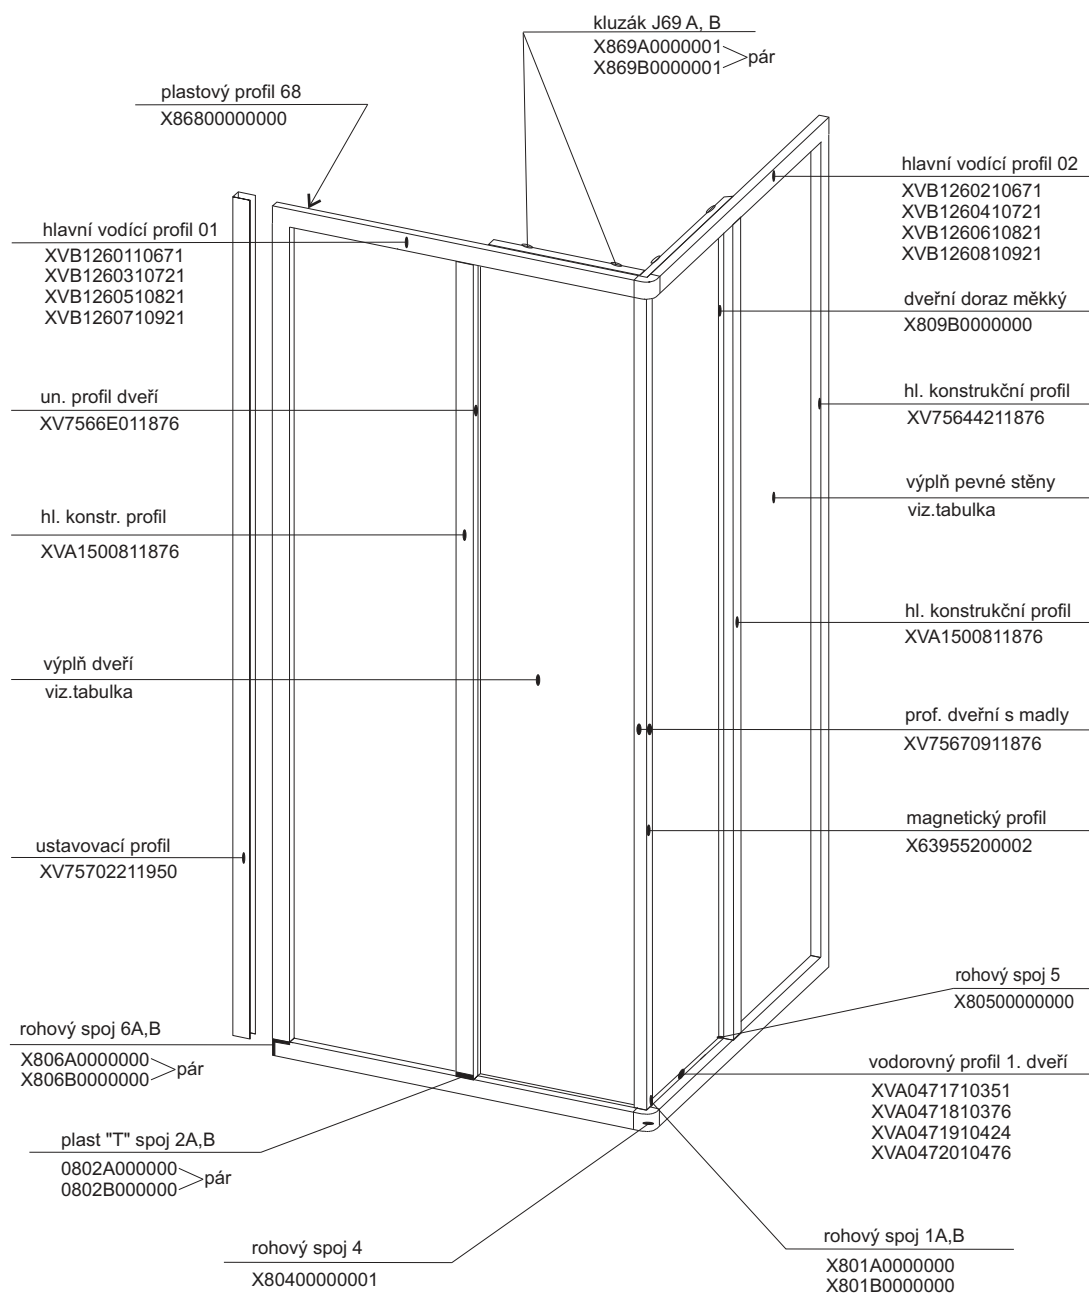

SRV 2 - 75 S

- 80 S

- 90 S

- 100 S

v. 195

výplň dveří

výplň	pearl	transparent	grape
75 S	X41125I98325	X4Z130I98325	X4G130I98325
80 S	X41125I98350	X4Z130I98350	X4G130I98350
90 S	X41125I98398	X4Z130I98398	X4G130I98398
100 S	X41125I98450	X4Z130I98450	X4G130I98450

výplň pevné stěny

výplň	pearl	transparent	grape
75 S	X41125I98305	X4Z130I98305	X4G130I98305
80 S	X41125I98325	X4Z130I98325	X4G130I98325
90 S	X41125I98383	X4Z130I98383	X4G130I98383
100 S	X41125I98426	X4Z130I98426	X4G130I98426