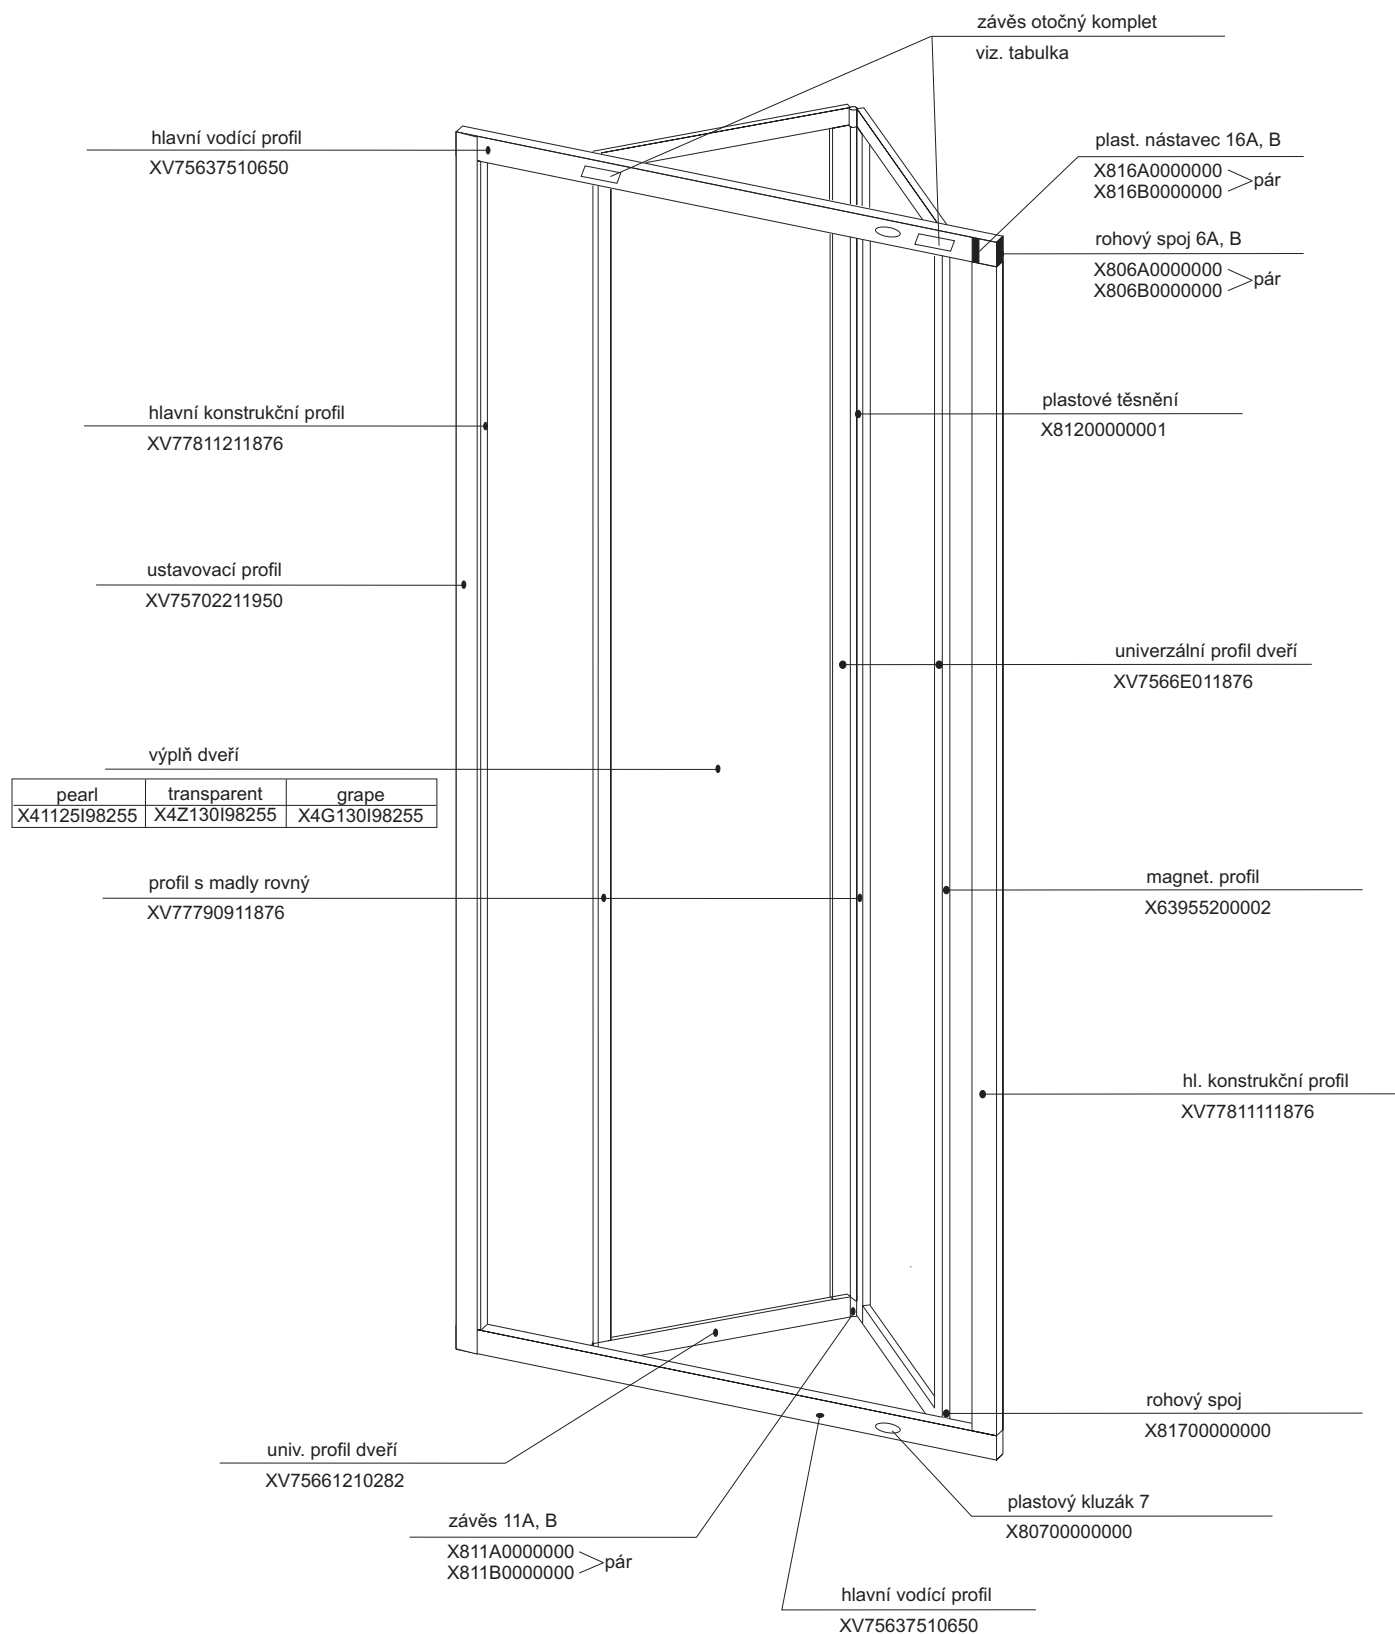

závěs pro skleněnou výplň

Plast. tělo závěsu 15A	1 ks	X815A0000000
Plast. čep závěsu 15C	1 ks	X815C0000000
Kluzák oboustranný 15F	1 ks	X815F0000000
Šroub M4 x 16	1 ks	X90085040160
Matice M4	1 ks	X93000040025

závěs pro plastovou výplň

Plast. tělo závěsu 15A	1 ks	X815A0000000
Plast. čep závěsu 15C	1 ks	X815C0000000
Kluzák oboustranný 15D	1 ks	X815D0000000
Šroub M4 x 16	1 ks	X90085040160
Matice M4	1 ks	X93000040025