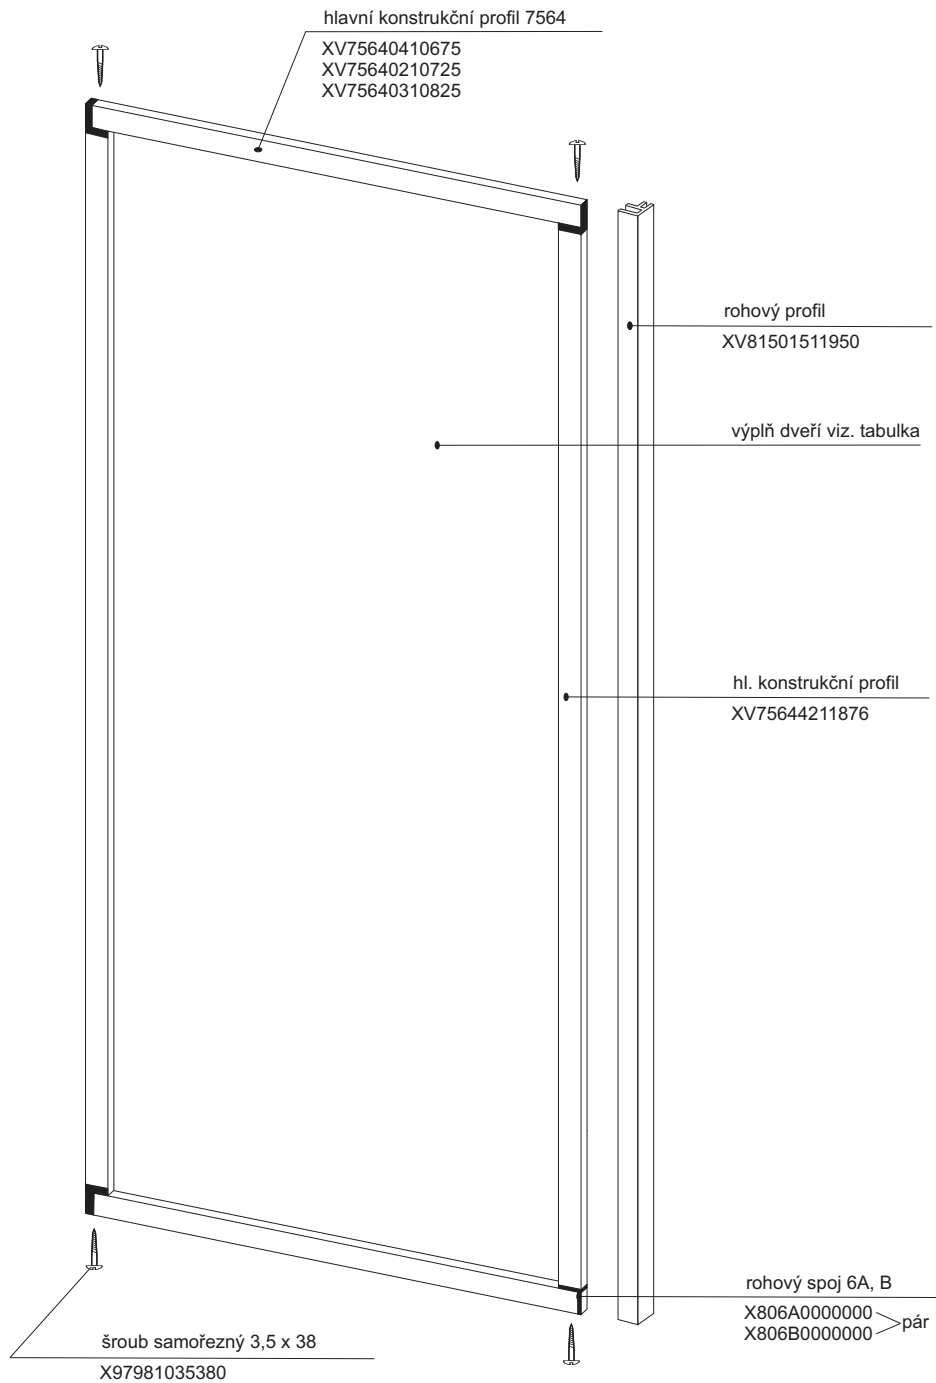

PSS	pearl	transparent	grape
75	X41125I98633	X4Z130I98633	X4G130I98633
80	X41125I98683	X4Z130I98683	X4G130I98683
90	X41125I98783	X4Z130I98783	X4G130I98783