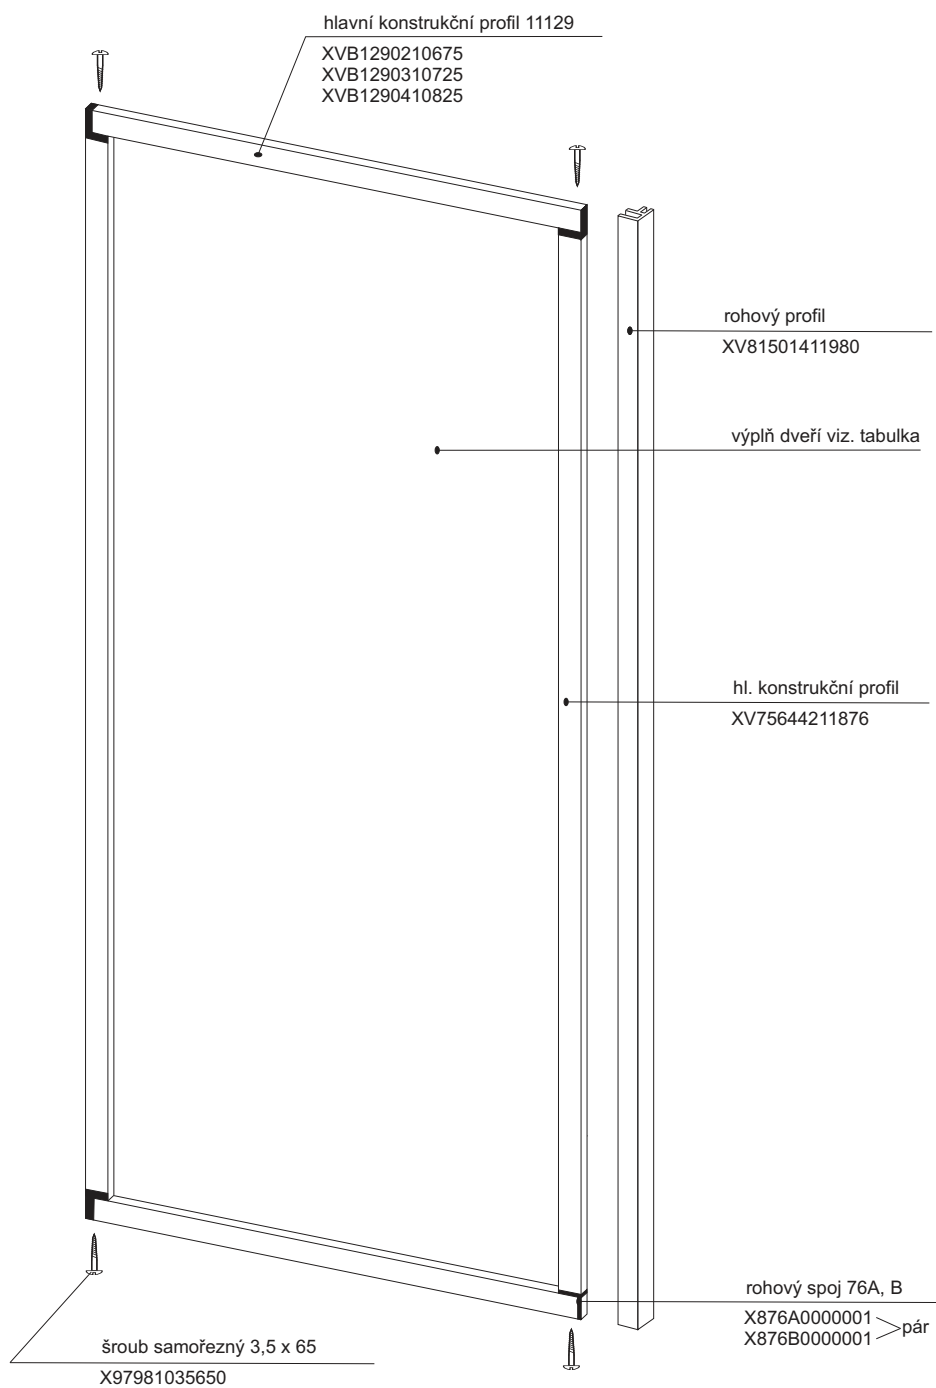

APSS - 75

- 80

- 90

v. 198

APSS			
výplň	pearl	transparent	grape
75	X41125I98633	X4Z130I98633	X4G130I98633
80	X41125I98683	X4Z130I98683	X4G130I98683
90	X41125I98783	X4Z130I98783	X4G130I98783