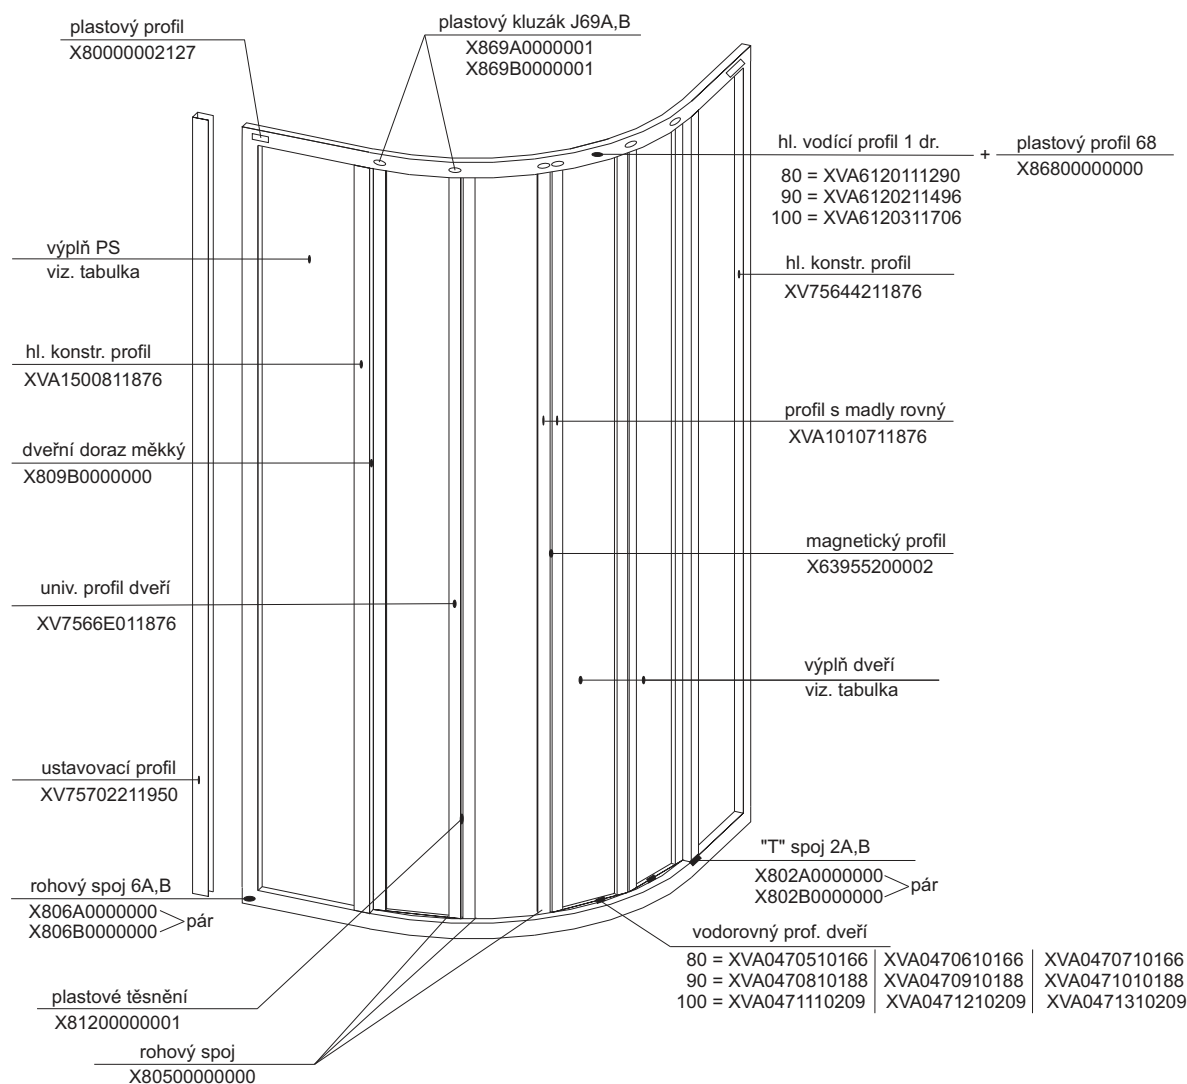

SKKP 6 - 80 - 90

v. 195

výplň PS	pearl	transparent	grape
80	X41125I98265	X4Z130I98226	X4G130I98265
90	X41125I98325	X4Z130I98325	X4G130I98325

výplň dveří	pearl	transparent	grape
80	X41125I98140	X4Z130I98140	X4G130I98140
90	X41125I98162	X4Z130I98162	X4G130I98162

Výrobek	Měr. jednotka	SIČ
plastový profil zasklívací tvrdý 8	v metrech	X80800000000
šroub samořezný 3,5 x 6,5	sto	X97981035065
šroub samořezný 3,5 x 13	sto	X97981035130
šroub samořezný 3,5 x 38	sto	X97981035380